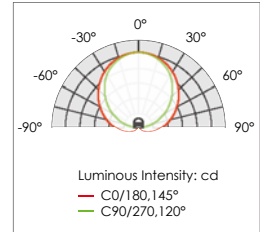

Dimensions: inches, (mm)

How to order using our catalog numbers

Example: ARROW2-1230K

Series	Length	CCT (K)	Beam Angle	Finish	Installation
ARROW2	8 - 7.9"(200mm)	30K - 3000K 35K - 3500K 40K - 4000K	[blank] - 140°	[blank] - silver	[blank] - Mounting clips
	12 - 11.8"(300mm)				
	23 - 22.4"(570mm)				
	35 - 34.3"(870mm)				
	45 - 44.9"(1140mm)				

Specifications

Catalog No.	Model	Rated Input (VDC)	Ra	Power (W)	Luminous flux (TYP@4000K)lm	75W (NA159-7524LA-12A6)	96W (NA383-9624DLA-DG6-12A6)
ARROW2-830K	ARROW2-L35-24V-1	24	92	2.5	288	26pcs ^[1]	33pcs ^[1]
ARROW2-835K							
ARROW2-840K							
ARROW2-1230K	ARROW2-L49-24V-1	24	92	4	460	16pcs ^[1]	20pcs ^[1]
ARROW2-1235K							
ARROW2-1240K							
ARROW2-2330K	ARROW2-L91-24V-1	24	92	7.5	863	8pcs ^[1]	11pcs ^[1]
ARROW2-2335K							
ARROW2-2340K							
ARROW2-3530K	ARROW2-L140-24V-1	24	92	11.5	1323	5pcs ^[1]	7pcs ^[1]
ARROW2-3535K							
ARROW2-3540K							
ARROW2-4530K	ARROW2-L182-24V-1	24	92	15	1726	4pcs ^[1]	5pcs ^[1]
ARROW2-4535K							
ARROW2-4540K							

* Included: 1pc LED fixture, 2pcs screws, 2pcs mounting clips, 1pc end cap.

[1]: Max.Pcs Per UL Listed LED power supply. Not to exceed 12' per run.

Shelf Lighting ARROW2

Photometrics

Accessories

Catalog No.	Description	Length (inch)
IC-AR-59	 <p>0.87" Input cable (Must be between the light and splitter)</p>	59"
NA159-7524LA-12A6	 <p>Model: SLT75-24VL-2A Matching driver, max. 75W. Input: 100-120VAC NA plug 1 + 59" cable. Output: 24VDC 12-way splitter JB-12A + 6" cable.</p>	59"
NA383-9624DLA-DG6-12A6	 <p>Model: SLD96-24VC-UN1-A Matching 1-10V dimmable driver, max. 96W. Input: 120-250VAC NA3 plug + 83" cable. Output: 24VDC DG238 DEGSON connector + 6" cable + 12-way splitter JB-12A + 6" cable.</p>	83"