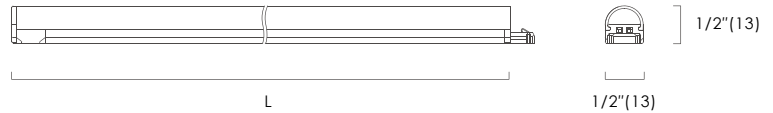

Shelf Lighting **ARROW2**

- Ultra slim
- Smooth continuous lighting

Shelf Lighting

ARROW2

- Plug & play (External power supply)
- Wide beam angle
- LEDs pixel free
- Smooth continuous lighting
- Bright and consistent illuminance for display area
- Linkable, max. linkable length: 12' per run
- Lifetime: 50,000hrs (ta=95°F, 35°C)
- Ta: -4°F~95°F (-20°C~35°C)
- 4W/ft, 460lm/ft(@3000K)
- Material: Aluminum alloy
- Other color temp available

Dimensions: inches, (mm)

How to order using our catalog numbers

Example: ARROW2-1230K

Series	Length	CCT (K)	Beam Angle	Finish	Installation
ARROW2	8 - 7.9"(200mm)	30K - 3000K 35K - 3500K 40K - 4000K	[blank] - 140°	[blank] - silver	[blank] - Mounting clips
	12 - 11.8"(300mm)				
	23 - 22.4"(570mm)				
	35 - 34.3"(870mm)				
	45 - 44.9"(1140mm)				

Specifications

Catalog No.	Model	Rated Input (VDC)	Ra	Power (W)	Luminous flux (TYP@4000K)lm	75W (NA159-7524LA-12A6)	96W (NA383-9624DLA-DG6-12A6)
ARROW2-830K	ARROW2-L35-24V-1	24	92	2.5	288	26pcs ^[1]	33pcs ^[1]
ARROW2-835K							
ARROW2-840K							
ARROW2-1230K	ARROW2-L49-24V-1	24	92	4	460	16pcs ^[1]	20pcs ^[1]
ARROW2-1235K							
ARROW2-1240K							
ARROW2-2330K	ARROW2-L91-24V-1	24	92	7.5	863	8pcs ^[1]	11pcs ^[1]
ARROW2-2335K							
ARROW2-2340K							
ARROW2-3530K	ARROW2-L140-24V-1	24	92	11.5	1323	5pcs ^[1]	7pcs ^[1]
ARROW2-3535K							
ARROW2-3540K							
ARROW2-4530K	ARROW2-L182-24V-1	24	92	15	1726	4pcs ^[1]	5pcs ^[1]
ARROW2-4535K							
ARROW2-4540K							