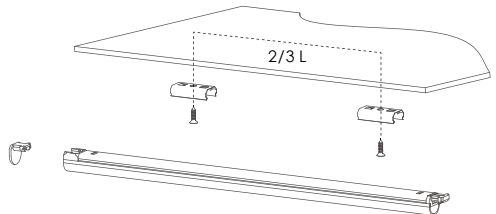

* Included: 1pc LED fixture, 2pcs screws, 2pcs mounting clips, 1pc end cap.

[1]: Max.Pcs Per UL Listed LED power supply. Not to exceed 12' per run.

Shelf Lighting ARROW2

Photometrics

Accessories

Catalog No.	Description	Length (inch)
IC-AR-59	 <p>0.87" Input cable (Must be between the light and splitter)</p>	59"
NA159-7524LA-12A6	 <p>Model: SLT75-24VL-2A Matching driver, max. 75W. Input: 100-120VAC NA plug 1 + 59" cable. Output: 24VDC 12-way splitter JB-12A + 6" cable.</p>	59"
NA383-9624DLA-DG6-12A6	 <p>Model: SLD96-24VC-UN1-A Matching 1-10V dimmable driver, max. 96W. Input: 120-250VAC NA3 plug + 83" cable. Output: 24VDC DG238 DEGSON connector + 6" cable + 12-way splitter JB-12A + 6" cable.</p>	83"

Shelf Lighting

ARROW2

Accessories (optional)

Catalog No.	Description	Length (inch)
MC-AR (included)	 0° mounting clip x 2	-
MC45-AR	 45° mounting clip x 2	-
MMC-AR	 0° magnetic mounting clip x 2	-
MMC45-AR	 45° magnetic mounting clip x 2	-
SC-AR-2	 Soft connector 2" x 1	2"
SC-AR-12	 Soft connector 12" x 1	12"

Installation

0° mounting clip

45° mounting clip