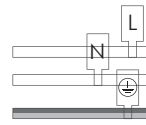

* 1pc LED fixture, 2pcs screws, 1pc cable end cap.

Photometrics

Outdoor Cove Lighting

CROWN/CROWN NARROW

Wiring Diagram

AC connection :

Black: " L "

White: " N "

Yellow/green: " ⊕ "

Dimming connection :

Violet: " + " ———

Gray: " - " ———

Accessories

Catalog No.	Description	Length (inch)
IC-CROWN-59	 Input cable	59"

Accessories(optional)

Catalog No.	Description	Length (inch)
SC-CROWN-12	 Soft connector	12"