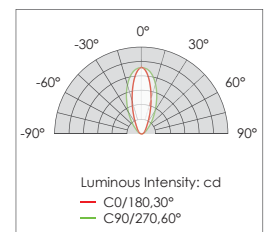

Photometrics