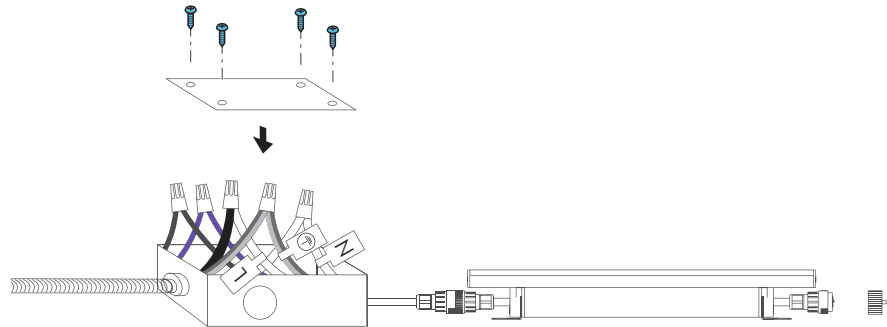

Outdoor Cove Lighting
CROWN NARROW

Outdoor Cove Lighting

CROWN NARROW

- Quick connection
- Narrow beam angle
- Dimmable, 1-10V dimming to 10%-100%
- Linkable, max.linkable length: 72' @120VAC, 156' @277VAC
- Lockable, precision aiming adjustment: ±85°vertical rotation
- IP rating: IP66 (for wet locations)
- Lifetime: 50,000hrs (ta=95°F, 35°C)
- Ta: -13°F~122°F (-25°C~50°C)
- 10W/ft, 1000lm/ft
- Material: Aluminum alloy
- Other color temp available

Dimensions: (inches/mm)

How to order using our catalog numbers
 Example: CROWN NARROW-1230K3060SS

Series	Length	CCT (K)	Beam Angle	Finish	Installation
CROWN NARROW	12 - 11.8" (300mm)	30K - 3000K	3060 - 30°×60°	S - Silver	S - Screw Mounting
	47 - 47" (1200mm)	40K - 4000K			
	70 - 70" (1778mm)				

* 1pc LED fixture, 2pcs screws, 1pc cable end cap.

Photometrics

Outdoor Cove Lighting

CROWN/CROWN NARROW

Wiring Diagram

AC connection :

Black: " L "

White: " N "

Yellow/green: " ⊕ "

Dimming connection :

Violet: " + " ———

Gray: " - " ———

Accessories

Catalog No.	Description	Length (inch)
IC-CROWN-59	 Input cable	59"

Accessories(optional)

Catalog No.	Description	Length (inch)
SC-CROWN-12	 Soft connector	12"