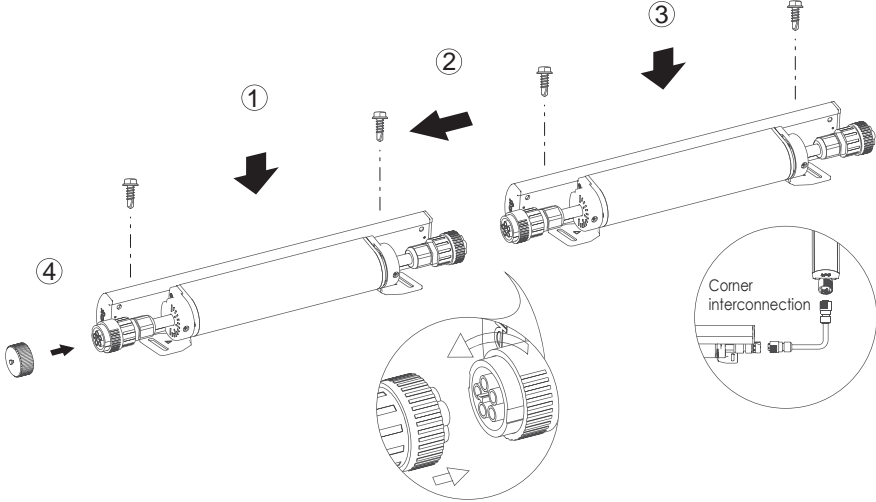

Outdoor Cove Lighting
CROWN NARROW

Outdoor Cove Lighting

CROWN NARROW

- Quick connection
- Narrow beam angle
- Dimmable, 1-10V dimming to 10%-100%
- Linkable, max.linkable length: 72' @120VAC, 156' @277VAC
- Lockable, precision aiming adjustment: ±85°vertical rotation
- IP rating: IP66 (for wet locations)
- Lifetime: 50,000hrs (ta=95°F, 35°C)
- Ta: -13°F~122°F (-25°C~50°C)
- 10W/ft, 1000lm/ft
- Material: Aluminum alloy
- Other color temp available

* 1pc LED fixture, 2pcs screws, 1pc cable end cap.

Photometrics

Outdoor Cove Lighting

CROWN/CROWN NARROW

Wiring Diagram

AC connection :

Black: " L "

White: " N "

Yellow/green: " ⊕ "

Dimming connection :

Violet: " + " ———

Gray: " - " ———

Accessories

Catalog No.	Description	Length (inch)
IC-CROWN-59	 Input cable	59"

Accessories(optional)

Catalog No.	Description	Length (inch)
SC-CROWN-12	 Soft connector	12"

Outdoor Cove Lighting CROWN/CROWN NARROW

Installation

Application