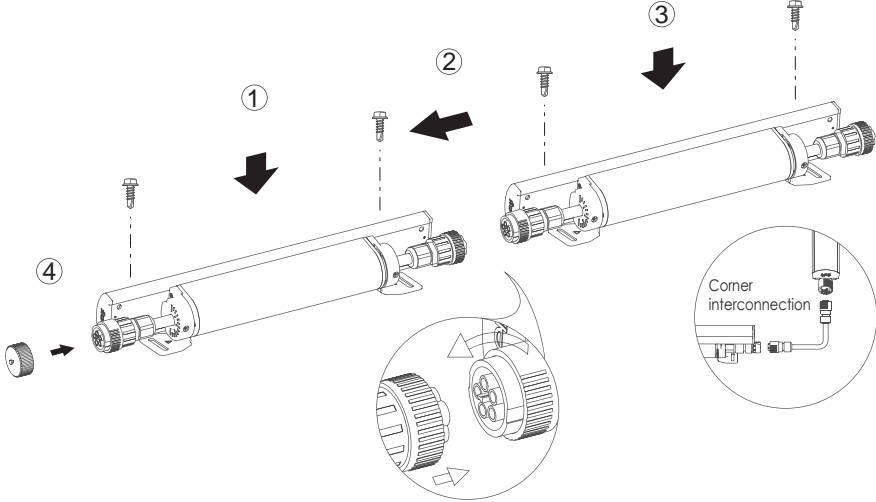

Outdoor Cove Lighting
CROWN

Outdoor Cove Lighting

CROWN

- Quick connection
- Dimmable, 1-10V dimming to 10%-100%
- Linkable, max. linkable length: 72' @120VAC, 156' @277VAC
- Lockable, precision aiming adjustment: ±85°vertical rotation
- IP rating: IP66 (for wet locations)
- Lifetime: 50,000hrs (ta=95°F, 35°C)
- Ta: -13°F~122°F (-25°C~50°C)
- 10W/ft, 1050lm/ft
- Material: Aluminum alloy
- Other color temp available

* Included: 1 pc LED fixture, 2pcs screws, 1pc cable end cap.

Photometrics

Outdoor Cove Lighting

CROWN/CROWN NARROW

Wiring Diagram

AC connection :

Black: " L "

White: " N "

Yellow/green: " ⊕ "

Dimming connection :

Violet: " + " ———

Gray: " - " ———

Accessories

Catalog No.	Description	Length (inch)
IC-CROWN-59	 Input cable	59"

Accessories(optional)

Catalog No.	Description	Length (inch)
SC-CROWN-12	 Soft connector	12"

Outdoor Cove Lighting CROWN/CROWN NARROW

Installation

Application