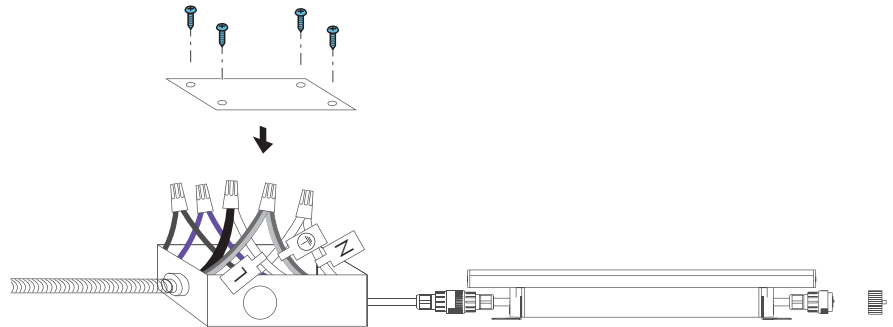

Outdoor Cove Lighting
CROWN

Outdoor Cove Lighting

CROWN

- Quick connection
- Dimmable, 1-10V dimming to 10%-100%
- Linkable, max. linkable length: 72' @120VAC, 156' @277VAC
- Lockable, precision aiming adjustment: ±85°vertical rotation
- IP rating: IP66 (for wet locations)
- Lifetime: 50,000hrs (ta=95°F, 35°C)
- Ta: -13°F~122°F (-25°C~50°C)
- 10W/ft, 1050lm/ft
- Material: Aluminum alloy
- Other color temp available

Dimensions: (inches/mm)

How to order using our catalog numbers

Example: CROWN-1230K110SS

Series	Length	CCT (K)	Beam Angle	Finish	Installation
CROWN	12 - 11.8"(300mm)	30K - 3000K	110 - 110°	S - Silver	S - Screw Mounting
	47 - 47"(1120mm)	40K - 4000K			
	70 - 70"(1778mm)				

* Included: 1 pc LED fixture, 2pcs screws, 1pc cable end cap.

Photometrics

Outdoor Cove Lighting

CROWN/CROWN NARROW

Wiring Diagram

AC connection :

Black: " L "

White: " N "

Yellow/green: " ⊕ "

Dimming connection :

Violet: " + " ———

Gray: " - " ———

Accessories

Catalog No.	Description	Length (inch)
IC-CROWN-59	 Input cable	59"

Accessories(optional)

Catalog No.	Description	Length (inch)
SC-CROWN-12	 Soft connector	12"