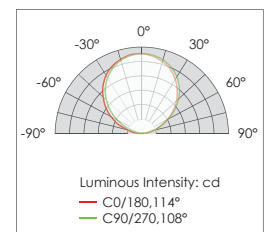

Photometrics