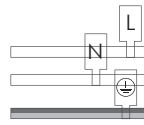

* Included: 1 pc LED fixture, 2pcs screws, 1pc cable end cap.

Photometrics

Outdoor Cove Lighting

CROWN/CROWN NARROW

Wiring Diagram

AC connection :

Black: " L "

White: " N "

Yellow/green: " ⊕ "

Dimming connection :

Violet: " + " ———

Gray: " - " ———

Accessories

Catalog No.	Description	Length (inch)
IC-CROWN-59	 Input cable	59"

Accessories(optional)

Catalog No.	Description	Length (inch)
SC-CROWN-12	 Soft connector	12"