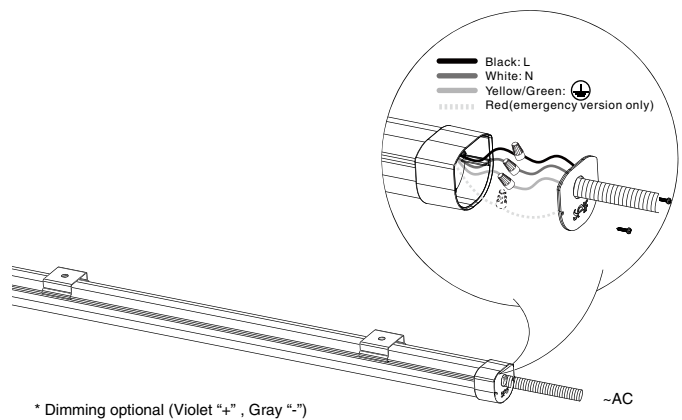

## Accessories

Catalog No.	Description	Image
<b>MC-TINA3</b> Mounting package	Mounting Bracket x2 Gasket x2 Expansion screw x2 Screw x2	
<b>AC15-PT</b> Aircraft cable	Aircraft cable without ceiling plate canopy Length: 15ft	

**Installation**

Surface mounting

**Installation**

Pendant mounting

**Wiring**

Linkable wiring  
(TINA3-L1200-277V-1)