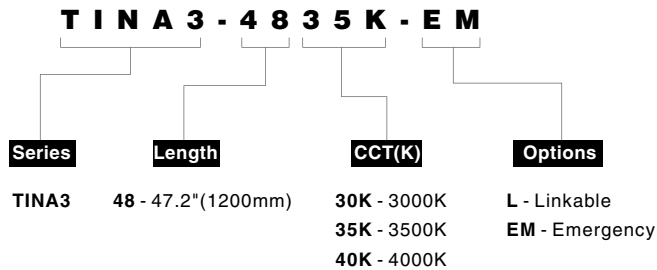

- 0/1-10V dimmable
- Waterproof IP65

- Even light distribution
- Linkable available, max. linkable length:  
72' @120VAC, 156' @277VAC
- Dimmable, 1-10V dimming to 10%-100%
- IP rating: IP65 (for wet locations)
- Lifetime: 50,000hrs (ta=95°F, 35°C)
- Ta: -13°F~122°F(-25°C~35°C)
- 10.5W/ft, 1575 lm/ft(@4000K)

APPLICATION

Pixel free	Pendant mount	0-10V Dimming	50,000hrs	Other CCT Available	IP65

Dimensions: inches, (mm)

Photometrics

## Specifications

Catalog No.	Model	Rated Input (VAC)	Ra	Power (W)	Beam angle	Length	CCT	Luminous flux (lm)	Max. Linkable
TINA3-4830K	TINA3-L1200-277V	120-277	92	42	120°	47.2"	3000K	5878	Unlinkable
TINA3-4835K							3500K	6136	
TINA3-4840K							4000K	6300	
TINA3-4830K-L	TINA3-L1200-277V-1	120-277	92	42	120°	47.2"	3000K	5878	Linkable
TINA3-4835K-L							3500K	6136	
TINA3-4840K-L							4000K	6300	
TINA3-4830K-EM	TINA3-L1200-277V-1.5H	120-277	92	45	120°	47.2"	3000K	5878	Unlinkable
TINA3-4835K-EM							3500K	6136	
TINA3-4840K-EM							4000K	6300	