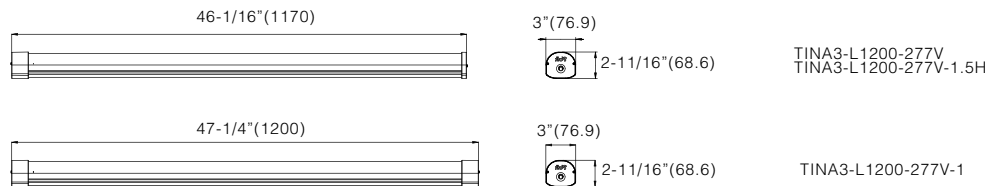

- 0/1-10V dimmable
- Waterproof IP65

- Even light distribution
- Linkable available, max. linkable length:  
72' @120VAC, 156' @277VAC
- Dimmable, 1-10V dimming to 10%-100%
- IP rating: IP65 (for wet locations)
- Lifetime: 50,000hrs (ta=95°F, 35°C)
- Ta: -13°F~122°F(-25°C~35°C)
- 10.5W/ft, 1575 lm/ft(@4000K)

APPLICATION

Pixel free	Pendant mount	0-10V Dimming	50,000hrs	Other CCT Available	IP65

Dimensions: inches, (mm)

Photometrics

## Specifications

Catalog No.	Model	Rated Input (VAC)	Ra	Power (W)	Beam angle	Length	CCT	Luminous flux (lm)	Max. Linkable
TINA3-4830K	TINA3-L1200-277V	120-277	92	42	120°	47.2"	3000K	5878	Unlinkable
TINA3-4835K							3500K	6136	
TINA3-4840K							4000K	6300	
TINA3-4830K-L	TINA3-L1200-277V-1	120-277	92	42	120°	47.2"	3000K	5878	Linkable
TINA3-4835K-L							3500K	6136	
TINA3-4840K-L							4000K	6300	
TINA3-4830K-EM	TINA3-L1200-277V-1.5H	120-277	92	45	120°	47.2"	3000K	5878	Unlinkable
TINA3-4835K-EM							3500K	6136	
TINA3-4840K-EM							4000K	6300	