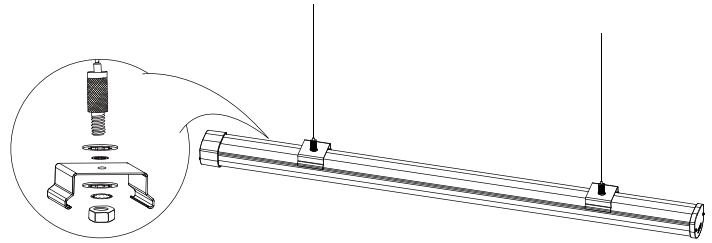

## Accessories

Catalog No.	Description	Image
<b>MC-TINA3</b> Mounting package	Mounting Bracket x2 Gasket x2 Expansion screw x2 Screw x2	
<b>AC15-PT</b> Aircraft cable	Aircraft cable without ceiling plate canopy Length: 15ft	

**Installation**

Surface mounting

**Installation**

Pendant mounting

**Wiring**

Linkable wiring  
(TINA3-L1200-277V-1)