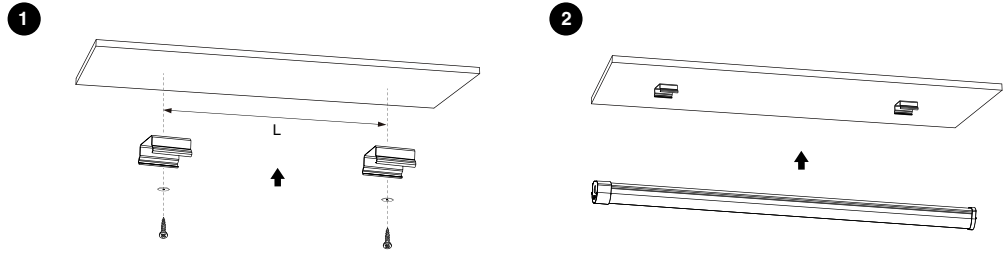

Installation

Surface mounting