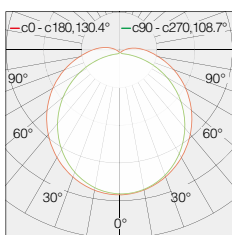

- 0/1-10V dimmable
- Waterproof IP65

- Even light distribution
- Linkable available, max. linkable length:  
72' @120VAC, 156' @277VAC
- Dimmable, 1-10V dimming to 10%-100%
- IP rating: IP65 (for wet locations)
- Lifetime: 50,000hrs (ta=95°F, 35°C)
- Ta: -13°F~122°F(-25°C~35°C)
- 10.5W/ft, 1575 lm/ft(@4000K)

APPLICATION

Pixel free	Pendant mount	0-10V Dimming	50,000hrs	Other CCT Available	IP65

Dimensions: inches, (mm)

Photometrics

## Specifications

Catalog No.	Model	Rated Input (VAC)	Ra	Power (W)	Beam angle	Length	CCT	Luminous flux (lm)	Max. Linkable
TINA3-4830K	TINA3-L1200-277V	120-277	92	42	120°	47.2"	3000K	5878	Unlinkable
TINA3-4835K							3500K	6136	
TINA3-4840K							4000K	6300	
TINA3-4830K-L	TINA3-L1200-277V-1	120-277	92	42	120°	47.2"	3000K	5878	Linkable
TINA3-4835K-L							3500K	6136	
TINA3-4840K-L							4000K	6300	
TINA3-4830K-EM	TINA3-L1200-277V-1.5H	120-277	92	45	120°	47.2"	3000K	5878	Unlinkable
TINA3-4835K-EM							3500K	6136	
TINA3-4840K-EM							4000K	6300	