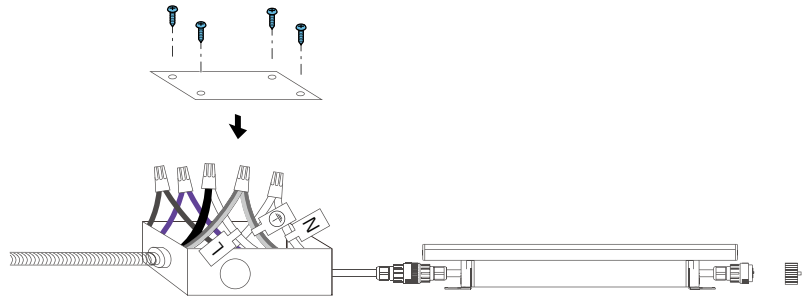

- 0/1-10V dimmable
- $\pm 85^\circ$ vertical rotation
- Waterproof IP66

- Quick connection
- Dimmable, 1-10V dimming to 10%-100%
- Linkable, max. linkable length: 72' @120VAC, 156' @277VAC
- Lockable, precision aiming adjustment: $\pm 85^\circ$ vertical rotation
- IP rating: IP66 (for wet locations)
- Lifetime: 50,000hrs (ta=95°F, 35°C)
- Ta: -13°F~122°F (-25°C~50°C)
- 10W/ft, 1050lm/ft
- Material: Aluminum alloy
- Other color temp available

* Included: 1 pc LED fixture, 2pcs screws.

Accessories

Catalog No.	Description	Image
IC-CROWN-59 Input cable	Input cable Length 59"	
IC-CROWN-84 Input cable	Input cable Length 84"	
IC-CROWN-180 Input cable	Input cable Length 180"	
SC-CROWN-12 Soft connector optional	Soft connector Length 12"	
SC-CROWN-48 Soft connector optional	Soft connector Length 48"	
SC-CROWN-98 Soft connector optional	Soft connector Length 98"	

Wiring

AC connection :

Black: " L "

White: " N "

Yellow/green: " ⊕ "

Dimming connection :

Violet: " + "

Gray: " - "

Installation

Application