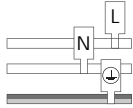

* Included: 1 pc LED fixture, 2pcs screws.

Accessories

Catalog No.	Description	Image
IC-CROWN-59 Input cable	Input cable Length 59"	
IC-CROWN-84 Input cable	Input cable Length 84"	
IC-CROWN-180 Input cable	Input cable Length 180"	
SC-CROWN-12 Soft connector optional	Soft connector Length 12"	
SC-CROWN-48 Soft connector optional	Soft connector Length 48"	
SC-CROWN-98 Soft connector optional	Soft connector Length 98"	

Wiring

AC connection :

Black: " L "

White: " N "

Yellow/green: " ⊕ "

Dimming connection :

Violet: " + "

Gray: " - "