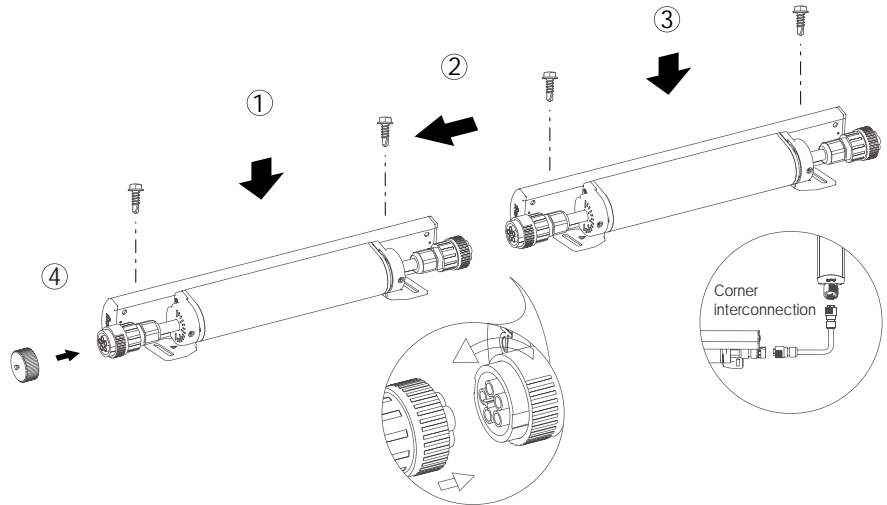

- 0/1-10V dimmable
- $\pm 85^\circ$ vertical rotation
- Waterproof IP66

- Quick connection
- Dimmable, 1-10V dimming to 10%-100%
- Linkable, max. linkable length: 72' @120VAC, 156' @277VAC
- Lockable, precision aiming adjustment: $\pm 85^\circ$ vertical rotation
- IP rating: IP66 (for wet locations)
- Lifetime: 50,000hrs (ta=95°F, 35°C)
- Ta: -13°F~122°F (-25°C~50°C)
- 10W/ft, 1050lm/ft
- Material: Aluminum alloy
- Other color temp available

* Included: 1 pc LED fixture, 2pcs screws.

Accessories

Catalog No.	Description	Image
IC-CROWN-59 Input cable	Input cable Length 59"	
IC-CROWN-84 Input cable	Input cable Length 84"	
IC-CROWN-180 Input cable	Input cable Length 180"	
SC-CROWN-12 Soft connector optional	Soft connector Length 12"	
SC-CROWN-48 Soft connector optional	Soft connector Length 48"	
SC-CROWN-98 Soft connector optional	Soft connector Length 98"	

Wiring

AC connection :

Black: " L "

White: " N "

Yellow/green: " ⊕ "

Dimming connection :

Violet: " + "

Gray: " - "

Installation

Application