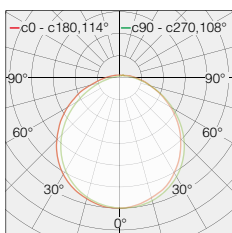

- 0/1-10V dimmable
- $\pm 85^\circ$ vertical rotation
- Waterproof IP66

- Quick connection
- Dimmable, 1-10V dimming to 10%-100%
- Linkable, max. linkable length: 72' @120VAC, 156' @277VAC
- Lockable, precision aiming adjustment: $\pm 85^\circ$ vertical rotation
- IP rating: IP66 (for wet locations)
- Lifetime: 50,000hrs (ta=95°F, 35°C)
- Ta: -13°F~122°F (-25°C~50°C)
- 10W/ft, 1050lm/ft
- Material: Aluminum alloy
- Other color temp available

APPLICATION

Pixel free	Linkable	Surface mount	1-10V Dimming	3000K 3500K 4000K	50,000hrs	Other CCT Available	IP66

Dimensions: inches, (mm)

Photometrics

61 CROWN Cove Lighting

How to order using our catalog numbers

Specifications

Catalog No.	Model	Rated Input (VAC)	Ra	Power (W)	Beam angle	CCT	Luminous flux (lm)
CROWN-1230K110SS						3000K	980
CROWN-1235K110SS	CROWN-L24-277V	120-277	90	10	110°	3500K	1023
CROWN-1240K110SS						4000K	1050
CROWN-4730K110SS						3000K	3919
CROWN-4735K110SS	CROWN-L90-277V	120-277	92	40	110°	3500K	4091
CROWN-4740K110SS						4000K	4200
CROWN-7030K110SS						3000K	5878
CROWN-7035K110SS	CROWN-L144-277V	120-277	92	60	110°	3500K	6136
CROWN-7040K110SS						4000K	6300