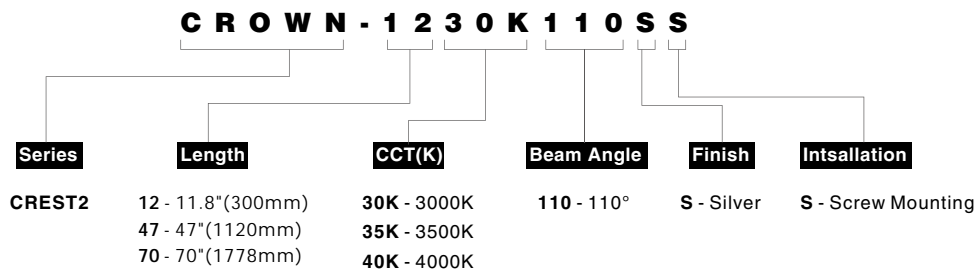

- 0/1-10V dimmable
- $\pm 85^\circ$ vertical rotation
- Waterproof IP66

- Quick connection
- Dimmable, 1-10V dimming to 10%-100%
- Linkable, max. linkable length: 72' @120VAC, 156' @277VAC
- Lockable, precision aiming adjustment: $\pm 85^\circ$ vertical rotation
- IP rating: IP66 (for wet locations)
- Lifetime: 50,000hrs (ta=95°F, 35°C)
- Ta: -13°F~122°F (-25°C~50°C)
- 10W/ft, 1050lm/ft
- Material: Aluminum alloy
- Other color temp available

APPLICATION

Pixel free	Linkable	Surface mount	1-10V Dimming	3000K 3500K 4000K	50,000hrs	Other CCT Available	IP66

Dimensions: inches, (mm)

Photometrics

61 CROWN Cove Lighting

How to order using our catalog numbers

Specifications

Catalog No.	Model	Rated Input (VAC)	Ra	Power (W)	Beam angle	CCT	Luminous flux (lm)
CROWN-1230K110SS						3000K	980
CROWN-1235K110SS	CROWN-L24-277V	120-277	90	10	110°	3500K	1023
CROWN-1240K110SS						4000K	1050
CROWN-4730K110SS						3000K	3919
CROWN-4735K110SS	CROWN-L90-277V	120-277	92	40	110°	3500K	4091
CROWN-4740K110SS						4000K	4200
CROWN-7030K110SS						3000K	5878
CROWN-7035K110SS	CROWN-L144-277V	120-277	92	60	110°	3500K	6136
CROWN-7040K110SS						4000K	6300

* Included: 1 pc LED fixture, 2pcs screws.

Accessories

Catalog No.	Description	Image
IC-CROWN-59 Input cable	Input cable Length 59"	
IC-CROWN-84 Input cable	Input cable Length 84"	
IC-CROWN-180 Input cable	Input cable Length 180"	
SC-CROWN-12 Soft connector optional	Soft connector Length 12"	
SC-CROWN-48 Soft connector optional	Soft connector Length 48"	
SC-CROWN-98 Soft connector optional	Soft connector Length 98"	