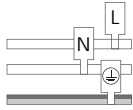

* 1pc LED fixture, 2pcs screws.

Accessories

Catalog No.	Description	Image
IC-CROWN-59 Input cable	Input cable Length 59"	
IC-CROWN-84 Input cable	Input cable Length 84"	
IC-CROWN-180 Input cable	Input cable Length 180"	
SC-CROWN-12 Soft connector optional	Soft connector Length 12"	
SC-CROWN-48 Soft connector optional	Soft connector Length 48"	
SC-CROWN-98 Soft connector optional	Soft connector Length 98"	

Wiring

AC connection :

Black: " L "

White: " N "

Yellow/green: " ⊕ "

Dimming connection :

Violet: " + "

Gray: " - "