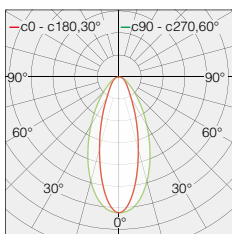

- Narrow beam angle
- 0/1-10V dimmable
- $\pm 85^\circ$ vertical rotation
- Waterproof IP66

- Quick connection
- Narrow beam angle
- Dimmable, 1-10V dimming to 10%-100%
- Linkable, max.linkable length: 72' @120VAC, 156' @277VAC
- Lockable, precision aiming adjustment:
±85°vertical rotation
- IP rating: IP66 (for wet locations)
- Lifetime: 50,000hrs (ta=95°F, 35°C)
- Ta: -13°F~122°F (-25°C~50°C)
- 10W/ft, 1000lm/ft
- Material: Aluminum alloy
- Other color temp available

APPLICATION

Narrow Beam Angle	Linkable	Surface mount	1-10V Dimming	3000K 3500K 4000K	50,000hrs	Other CCT Available	IP66

Dimensions: inches, (mm)

Photometrics

How to order using our catalog numbers

Specifications

Catalog No.	Model	Rated Input (VAC)	Ra	Power (W)	Beam angle	CCT	Luminous flux (lm)
CROWN NARROW-1230K3060SS						3000K	933
CROWN NARROW-1235K3060SS	CROWN NARROW-L12-277V	120-277	92	10	30°x60°	3500K	974
CROWN NARROW-1240K3060SS						4000K	1000
CROWN NARROW-4730K3060SS						3000K	3732
CROWN NARROW-4735K3060SS	CROWN NARROW-L45-277V	120-277	92	40	30°x60°	3500K	3896
CROWN NARROW-4740K3060SS						4000K	4000
CROWN NARROW-7030K3060SS						3000K	5598
CROWN NARROW-7035K3060SS	CROWN NARROW-L72-277V	120-277	92	60	30°x60°	3500K	5894
CROWN NARROW-7040K3060SS						4000K	6000