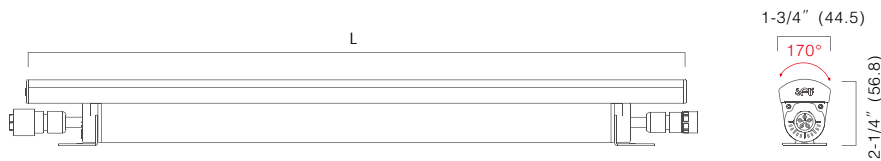

- Narrow beam angle
- 0/1-10V dimmable
- $\pm 85^\circ$ vertical rotation
- Waterproof IP66

- Quick connection
- Narrow beam angle
- Dimmable, 1-10V dimming to 10%-100%
- Linkable, max.linkable length: 72' @120VAC, 156' @277VAC
- Lockable, precision aiming adjustment:
±85°vertical rotation
- IP rating: IP66 (for wet locations)
- Lifetime: 50,000hrs (ta=95°F, 35°C)
- Ta: -13°F~122°F (-25°C~50°C)
- 10W/ft, 1000lm/ft
- Material: Aluminum alloy
- Other color temp available

APPLICATION

Narrow Beam Angle	Linkable	Surface mount	1-10V Dimming	3000K 3500K 4000K	50,000hrs	Other CCT Available	IP66

Dimensions: inches, (mm)

Photometrics

How to order using our catalog numbers

Specifications

Catalog No.	Model	Rated Input (VAC)	Ra	Power (W)	Beam angle	CCT	Luminous flux (lm)
CROWN NARROW-1230K3060SS						3000K	933
CROWN NARROW-1235K3060SS	CROWN NARROW-L12-277V	120-277	92	10	30°x60°	3500K	974
CROWN NARROW-1240K3060SS						4000K	1000
CROWN NARROW-4730K3060SS						3000K	3732
CROWN NARROW-4735K3060SS	CROWN NARROW-L45-277V	120-277	92	40	30°x60°	3500K	3896
CROWN NARROW-4740K3060SS						4000K	4000
CROWN NARROW-7030K3060SS						3000K	5598
CROWN NARROW-7035K3060SS	CROWN NARROW-L72-277V	120-277	92	60	30°x60°	3500K	5894
CROWN NARROW-7040K3060SS						4000K	6000

* 1pc LED fixture, 2pcs screws.

Accessories

Catalog No.	Description	Image
IC-CROWN-59 Input cable	Input cable Length 59"	
IC-CROWN-84 Input cable	Input cable Length 84"	
IC-CROWN-180 Input cable	Input cable Length 180"	
SC-CROWN-12 Soft connector optional	Soft connector Length 12"	
SC-CROWN-48 Soft connector optional	Soft connector Length 48"	
SC-CROWN-98 Soft connector optional	Soft connector Length 98"	