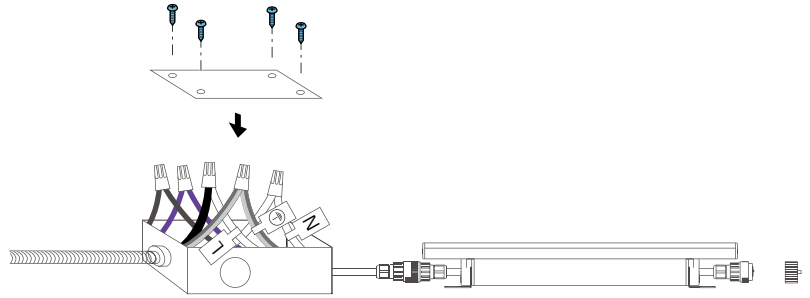

- Narrow beam angle
- 0/1-10V dimmable
- $\pm 85^\circ$ vertical rotation
- Waterproof IP66

- Quick connection
- Narrow beam angle
- Dimmable, 1-10V dimming to 10%-100%
- Linkable, max.linkable length: 72' @120VAC, 156' @277VAC
- Lockable, precision aiming adjustment:
±85°vertical rotation
- IP rating: IP66 (for wet locations)
- Lifetime: 50,000hrs (ta=95°F, 35°C)
- Ta: -13°F~122°F (-25°C~50°C)
- 10W/ft, 1000lm/ft
- Material: Aluminum alloy
- Other color temp available

* 1pc LED fixture, 2pcs screws.

Accessories

Catalog No.	Description	Image
IC-CROWN-59 Input cable	Input cable Length 59"	
IC-CROWN-84 Input cable	Input cable Length 84"	
IC-CROWN-180 Input cable	Input cable Length 180"	
SC-CROWN-12 Soft connector optional	Soft connector Length 12"	
SC-CROWN-48 Soft connector optional	Soft connector Length 48"	
SC-CROWN-98 Soft connector optional	Soft connector Length 98"	

Wiring

AC connection :

Black: " L "

White: " N "

Yellow/green: " ⊕ "

Dimming connection :

Violet: " + "

Gray: " - "

Installation

Application