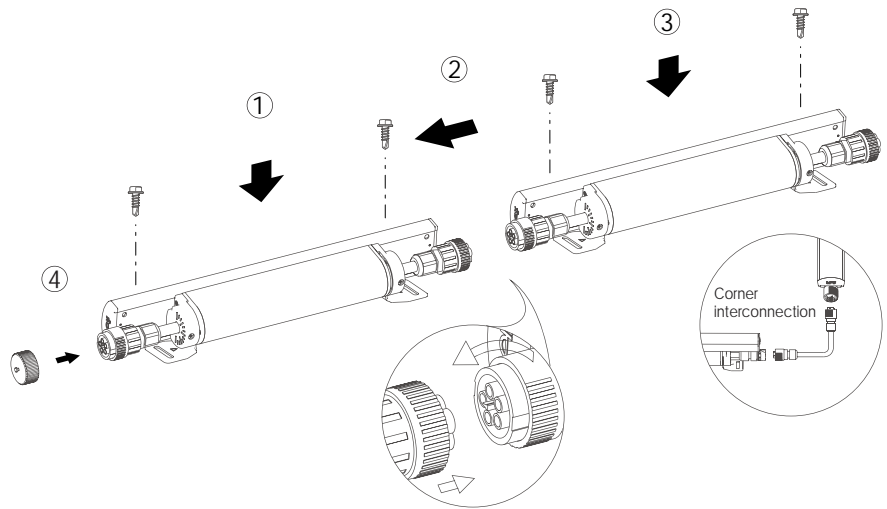

- Narrow beam angle
- 0/1-10V dimmable
- $\pm 85^\circ$ vertical rotation
- Waterproof IP66

- Quick connection
- Narrow beam angle
- Dimmable, 1-10V dimming to 10%-100%
- Linkable, max.linkable length: 72' @120VAC, 156' @277VAC
- Lockable, precision aiming adjustment:
±85°vertical rotation
- IP rating: IP66 (for wet locations)
- Lifetime: 50,000hrs (ta=95°F, 35°C)
- Ta: -13°F~122°F (-25°C~50°C)
- 10W/ft, 1000lm/ft
- Material: Aluminum alloy
- Other color temp available

* 1pc LED fixture, 2pcs screws.

Accessories

Catalog No.	Description	Image
IC-CROWN-59 Input cable	Input cable Length 59"	
IC-CROWN-84 Input cable	Input cable Length 84"	
IC-CROWN-180 Input cable	Input cable Length 180"	
SC-CROWN-12 Soft connector optional	Soft connector Length 12"	
SC-CROWN-48 Soft connector optional	Soft connector Length 48"	
SC-CROWN-98 Soft connector optional	Soft connector Length 98"	

Wiring

AC connection :

Black: " L "

White: " N "

Yellow/green: " ⊕ "

Dimming connection :

Violet: " + "

Gray: " - "

Installation

Application