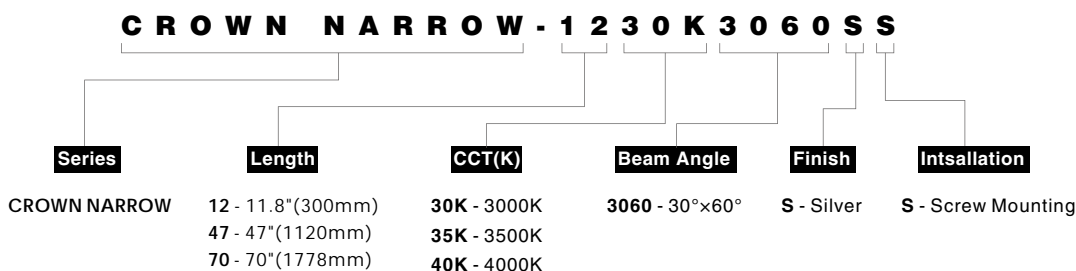

- Narrow beam angle
- 0/1-10V dimmable
- $\pm 85^\circ$ vertical rotation
- Waterproof IP66

- Quick connection
- Narrow beam angle
- Dimmable, 1-10V dimming to 10%-100%
- Linkable, max.linkable length: 72' @120VAC, 156' @277VAC
- Lockable, precision aiming adjustment:
±85°vertical rotation
- IP rating: IP66 (for wet locations)
- Lifetime: 50,000hrs (ta=95°F, 35°C)
- Ta: -13°F~122°F (-25°C~50°C)
- 10W/ft, 1000lm/ft
- Material: Aluminum alloy
- Other color temp available

APPLICATION

Narrow Beam Angle	Linkable	Surface mount	1-10V Dimming	3000K 3500K 4000K	50,000hrs	Other CCT Available	IP66

Dimensions: inches, (mm)

Photometrics

How to order using our catalog numbers

Specifications

Catalog No.	Model	Rated Input (VAC)	Ra	Power (W)	Beam angle	CCT	Luminous flux (lm)
CROWN NARROW-1230K3060SS						3000K	933
CROWN NARROW-1235K3060SS	CROWN NARROW-L12-277V	120-277	92	10	30°x60°	3500K	974
CROWN NARROW-1240K3060SS						4000K	1000
CROWN NARROW-4730K3060SS						3000K	3732
CROWN NARROW-4735K3060SS	CROWN NARROW-L45-277V	120-277	92	40	30°x60°	3500K	3896
CROWN NARROW-4740K3060SS						4000K	4000
CROWN NARROW-7030K3060SS						3000K	5598
CROWN NARROW-7035K3060SS	CROWN NARROW-L72-277V	120-277	92	60	30°x60°	3500K	5894
CROWN NARROW-7040K3060SS						4000K	6000

* 1pc LED fixture, 2pcs screws.

Accessories

Catalog No.	Description	Image
IC-CROWN-59 Input cable	Input cable Length 59"	
IC-CROWN-84 Input cable	Input cable Length 84"	
IC-CROWN-180 Input cable	Input cable Length 180"	
SC-CROWN-12 Soft connector optional	Soft connector Length 12"	
SC-CROWN-48 Soft connector optional	Soft connector Length 48"	
SC-CROWN-98 Soft connector optional	Soft connector Length 98"	