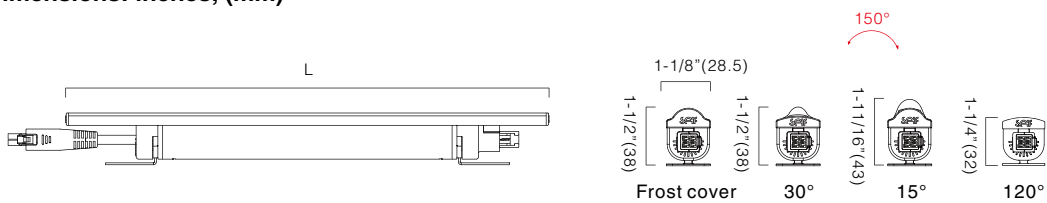

- Quick connection
- Dimmable, 1-10V dimming to 10%-100%
- Dark spot free at the linking point
- Linkable, max. linkable length: 120' @120VAC, 200' @ 277VAC
- Lockable, precision aiming adjustment: $\pm 75^\circ$ vertical rotation
- Lifetime: 50,000hrs (ta=95°F, 35°C)
- Ta: -4°F~95°F (-20°C~35°C)
- 5W/ft, 650lm/ft
- Material: Aluminum alloy

APPLICATION

Linkable	Surface mount	1-10V Dimming	3000K, 3500K, 4000K	50,000hrs	Other CCT Available	IP20

Dimensions: inches, (mm)

Photometrics

How to order using our catalog numbers

Specifications

Catalog No.	Model	Rated Input (VAC)	Ra	Power (W)	Beam angle	CCT	Luminous flux (lm)
CREST2-1230K	CREST2-L300-277V-A	120-277	92	5	120°	3000K	536
CREST2-1235K						3500K	560
CREST2-1240K						4000K	575
CREST2-1230KFC	CREST2-L300-277V-AM	120-277	92	5	Frost cover	3000K	513
CREST2-1235KFC						3500K	536
CREST2-1240KFC						4000K	550
CREST2-1230K15	CREST2-L300-277V-AL	120-277	92	5	15°	3000K	397
CREST2-1235K15						3500K	414
CREST2-1240K15						4000K	425
CREST2-1230K30	CREST2-L1200-277V-AL	120-277	92	20	30°	3000K	513
CREST2-1235K30						3500K	536
CREST2-1240K30						4000K	550
CREST2-4830K	CREST2-L1200-277V-A	120-277	92	20	120°	3000K	2500
CREST2-4835K						3500K	2630
CREST2-4840K						4000K	2700
CREST2-4830KFC	CREST2-L1200-277V-AM	120-277	92	20	Frost cover	3000K	2240
CREST2-4835KFC						3500K	2340
CREST2-4840KFC						4000K	2400
CREST2-4830K15	CREST2-L1200-277V-AL	120-277	92	20	15°	3000K	1773
CREST2-4835K15						3500K	1851
CREST2-4840K15						4000K	1900
CREST2-4830K30	CREST2-L1200-277V-AL	120-277	92	20	30°	3000K	2240
CREST2-4835K30						3500K	2340
CREST2-4840K30						4000K	2400

* Included: 1pc LED fixture, 2pcs screws

Accessories

Catalog No.	Description	Image
IC-CREST2-59 Input cable	Input cable Length 59"	
IC-CREST2-120 Input cable	Input cable Length 120"	

Accessories

Catalog No.	Description	Image
SC-CT2-12 Soft connector	Soft connector Length 12"	
SC-CT2-59 Soft connector	Soft connector Length 59"	