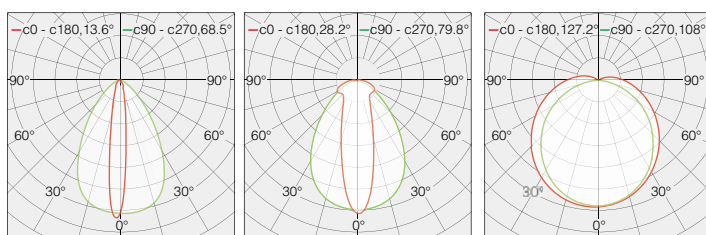

- Quick connection
- Dimmable, 1-10V dimming to 10%-100%
- Dark spot free at the linking point
- Linkable, max. linkable length: 120' @120VAC, 200' @ 277VAC
- Lockable, precision aiming adjustment: $\pm 75^\circ$ vertical rotation
- Lifetime: 50,000hrs (ta=95°F, 35°C)
- Ta: -4°F~95°F (-20°C~35°C)
- 5W/ft, 650lm/ft
- Material: Aluminum alloy

APPLICATION

Linkable	Surface mount	1-10V Dimming	3000K, 3500K, 4000K	50,000hrs	Other CCT Available	IP20

Dimensions: inches, (mm)

Photometrics

How to order using our catalog numbers

Specifications

Catalog No.	Model	Rated Input (VAC)	Ra	Power (W)	Beam angle	CCT	Luminous flux (lm)
CREST2-1230K	CREST2-L300-277V-A	120-277	92	5	120°	3000K	536
CREST2-1235K						3500K	560
CREST2-1240K						4000K	575
CREST2-1230KFC	CREST2-L300-277V-AM	120-277	92	5	Frost cover	3000K	513
CREST2-1235KFC						3500K	536
CREST2-1240KFC						4000K	550
CREST2-1230K15	CREST2-L300-277V-AL	120-277	92	5	15°	3000K	397
CREST2-1235K15						3500K	414
CREST2-1240K15						4000K	425
CREST2-1230K30	CREST2-L1200-277V-AL	120-277	92	20	30°	3000K	513
CREST2-1235K30						3500K	536
CREST2-1240K30						4000K	550
CREST2-4830K	CREST2-L1200-277V-A	120-277	92	20	120°	3000K	2500
CREST2-4835K						3500K	2630
CREST2-4840K						4000K	2700
CREST2-4830KFC	CREST2-L1200-277V-AM	120-277	92	20	Frost cover	3000K	2240
CREST2-4835KFC						3500K	2340
CREST2-4840KFC						4000K	2400
CREST2-4830K15	CREST2-L1200-277V-AL	120-277	92	20	15°	3000K	1773
CREST2-4835K15						3500K	1851
CREST2-4840K15						4000K	1900
CREST2-4830K30	CREST2-L1200-277V-AL	120-277	92	20	30°	3000K	2240
CREST2-4835K30						3500K	2340
CREST2-4840K30						4000K	2400