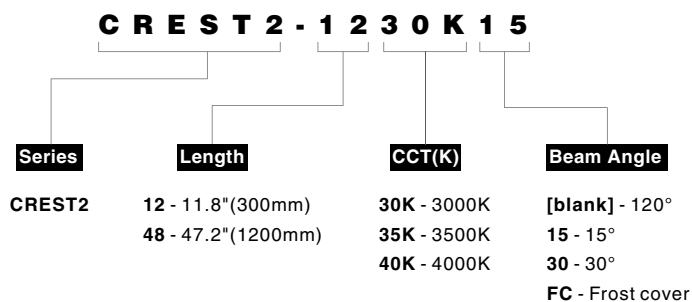

- Quick connection
- Dimmable, 1-10V dimming to 10%-100%
- Dark spot free at the linking point
- Linkable, max. linkable length: 120' @120VAC, 200' @ 277VAC
- Lockable, precision aiming adjustment: $\pm 75^\circ$ vertical rotation
- Lifetime: 50,000hrs (ta=95°F, 35°C)
- Ta: -4°F~95°F (-20°C~35°C)
- 5W/ft, 650lm/ft
- Material: Aluminum alloy

APPLICATION

Linkable	Surface mount	1-10V Dimming	3000K, 3500K, 4000K	50,000hrs	Other CCT Available	IP20

Dimensions: inches, (mm)

Photometrics

How to order using our catalog numbers

Specifications

Catalog No.	Model	Rated Input (VAC)	Ra	Power (W)	Beam angle	CCT	Luminous flux (lm)
CREST2-1230K	CREST2-L300-277V-A	120-277	92	5	120°	3000K	536
CREST2-1235K						3500K	560
CREST2-1240K						4000K	575
CREST2-1230KFC	CREST2-L300-277V-AM	120-277	92	5	Frost cover	3000K	513
CREST2-1235KFC						3500K	536
CREST2-1240KFC						4000K	550
CREST2-1230K15	CREST2-L300-277V-AL	120-277	92	5	15°	3000K	397
CREST2-1235K15						3500K	414
CREST2-1240K15						4000K	425
CREST2-1230K30	CREST2-L1200-277V-AL	120-277	92	20	30°	3000K	513
CREST2-1235K30						3500K	536
CREST2-1240K30						4000K	550
CREST2-4830K	CREST2-L1200-277V-A	120-277	92	20	120°	3000K	2500
CREST2-4835K						3500K	2630
CREST2-4840K						4000K	2700
CREST2-4830KFC	CREST2-L1200-277V-AM	120-277	92	20	Frost cover	3000K	2240
CREST2-4835KFC						3500K	2340
CREST2-4840KFC						4000K	2400
CREST2-4830K15	CREST2-L1200-277V-AL	120-277	92	20	15°	3000K	1773
CREST2-4835K15						3500K	1851
CREST2-4840K15						4000K	1900
CREST2-4830K30	CREST2-L1200-277V-AL	120-277	92	20	30°	3000K	2240
CREST2-4835K30						3500K	2340
CREST2-4840K30						4000K	2400

* Included: 1pc LED fixture, 2pcs screws

Accessories

Catalog No.	Description	Image
IC-CREST2-59 Input cable	Input cable Length 59"	
IC-CREST2-120 Input cable	Input cable Length 120"	

Accessories

Catalog No.	Description	Image
SC-CT2-12 Soft connector	Soft connector Length 12"	
SC-CT2-59 Soft connector	Soft connector Length 59"	