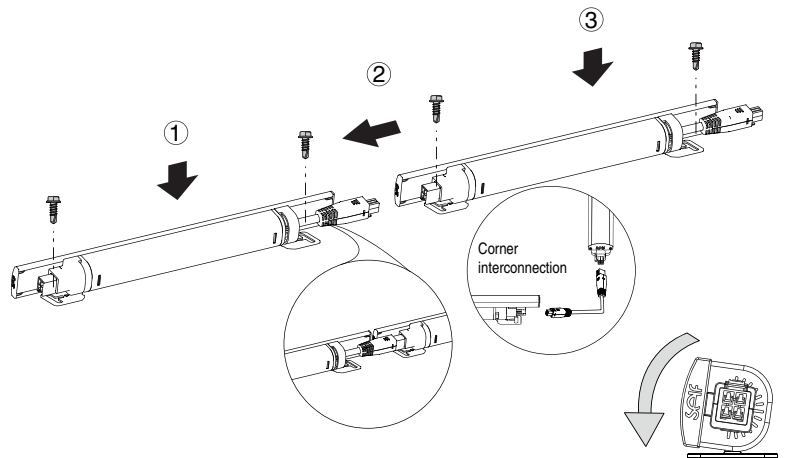

- Quick connection
- Dimmable, 1-10V dimming to 10%-100%
- Dark spot free at the linking point
- Linkable, max. linkable length: 120' @120VAC, 200' @ 277VAC
- Lockable, precision aiming adjustment: $\pm 75^\circ$ vertical rotation
- Lifetime: 50,000hrs (ta=95°F, 35°C)
- Ta: -4°F~95°F (-20°C~35°C)
- 5W/ft, 650lm/ft
- Material: Aluminum alloy

APPLICATION

Linkable	Surface mount	1-10V Dimming	3000K, 3500K, 4000K	50,000hrs	Other CCT Available	IP20

Dimensions: inches, (mm)

Photometrics

How to order using our catalog numbers

Specifications

Catalog No.	Model	Rated Input (VAC)	Ra	Power (W)	Beam angle	CCT	Luminous flux (lm)
CREST2-1230K	CREST2-L300-277V-A	120-277	92	5	120°	3000K	536
CREST2-1235K						3500K	560
CREST2-1240K						4000K	575
CREST2-1230KFC	CREST2-L300-277V-AM	120-277	92	5	Frost cover	3000K	513
CREST2-1235KFC						3500K	536
CREST2-1240KFC						4000K	550
CREST2-1230K15	CREST2-L300-277V-AL	120-277	92	5	15°	3000K	397
CREST2-1235K15						3500K	414
CREST2-1240K15						4000K	425
CREST2-1230K30	CREST2-L1200-277V-AL	120-277	92	20	30°	3000K	513
CREST2-1235K30						3500K	536
CREST2-1240K30						4000K	550
CREST2-4830K	CREST2-L1200-277V-A	120-277	92	20	120°	3000K	2500
CREST2-4835K						3500K	2630
CREST2-4840K						4000K	2700
CREST2-4830KFC	CREST2-L1200-277V-AM	120-277	92	20	Frost cover	3000K	2240
CREST2-4835KFC						3500K	2340
CREST2-4840KFC						4000K	2400
CREST2-4830K15	CREST2-L1200-277V-AL	120-277	92	20	15°	3000K	1773
CREST2-4835K15						3500K	1851
CREST2-4840K15						4000K	1900
CREST2-4830K30	CREST2-L1200-277V-AL	120-277	92	20	30°	3000K	2240
CREST2-4835K30						3500K	2340
CREST2-4840K30						4000K	2400

* Included: 1pc LED fixture, 2pcs screws

Accessories

Catalog No.	Description	Image
IC-CREST2-59 Input cable	Input cable Length 59"	
IC-CREST2-120 Input cable	Input cable Length 120"	

Accessories

Catalog No.	Description	Image
SC-CT2-12 Soft connector	Soft connector Length 12"	
SC-CT2-59 Soft connector	Soft connector Length 59"	

Wiring

Installation

Application