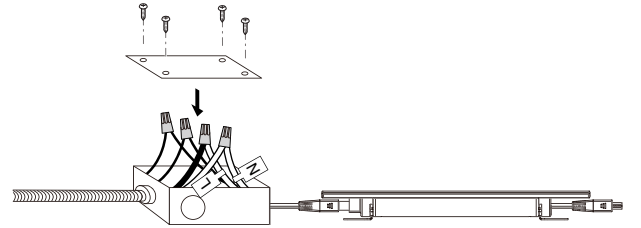

- Quick connection
- Dimmable, 1-10V dimming to 10%-100%
- Dark spot free at the linking point
- Linkable, max. linkable length: 120' @120VAC, 200' @ 277VAC
- Lockable, precision aiming adjustment: $\pm 75^\circ$ vertical rotation
- Lifetime: 50,000hrs (ta=95°F, 35°C)
- Ta: -4°F~95°F (-20°C~35°C)
- 5W/ft, 650lm/ft
- Material: Aluminum alloy

APPLICATION

Linkable	Surface mount	1-10V Dimming	3000K, 3500K, 4000K	50,000hrs	Other CCT Available	IP20

Dimensions: inches, (mm)

Photometrics

How to order using our catalog numbers

Specifications

Catalog No.	Model	Rated Input (VAC)	Ra	Power (W)	Beam angle	CCT	Luminous flux (lm)
CREST2-1230K	CREST2-L300-277V-A	120-277	92	5	120°	3000K	536
CREST2-1235K						3500K	560
CREST2-1240K						4000K	575
CREST2-1230KFC	CREST2-L300-277V-AM	120-277	92	5	Frost cover	3000K	513
CREST2-1235KFC						3500K	536
CREST2-1240KFC						4000K	550
CREST2-1230K15	CREST2-L300-277V-AL	120-277	92	5	15°	3000K	397
CREST2-1235K15						3500K	414
CREST2-1240K15						4000K	425
CREST2-1230K30	CREST2-L1200-277V-AL	120-277	92	20	30°	3000K	513
CREST2-1235K30						3500K	536
CREST2-1240K30						4000K	550
CREST2-4830K	CREST2-L1200-277V-A	120-277	92	20	120°	3000K	2500
CREST2-4835K						3500K	2630
CREST2-4840K						4000K	2700
CREST2-4830KFC	CREST2-L1200-277V-AM	120-277	92	20	Frost cover	3000K	2240
CREST2-4835KFC						3500K	2340
CREST2-4840KFC						4000K	2400
CREST2-4830K15	CREST2-L1200-277V-AL	120-277	92	20	15°	3000K	1773
CREST2-4835K15						3500K	1851
CREST2-4840K15						4000K	1900
CREST2-4830K30	CREST2-L1200-277V-AL	120-277	92	20	30°	3000K	2240
CREST2-4835K30						3500K	2340
CREST2-4840K30						4000K	2400

* Included: 1pc LED fixture, 2pcs screws

Accessories

Catalog No.	Description	Image
IC-CREST2-59 Input cable	Input cable Length 59"	
IC-CREST2-120 Input cable	Input cable Length 120"	

Accessories

Catalog No.	Description	Image
SC-CT2-12 Soft connector	Soft connector Length 12"	
SC-CT2-59 Soft connector	Soft connector Length 59"	

Wiring

Installation

Application